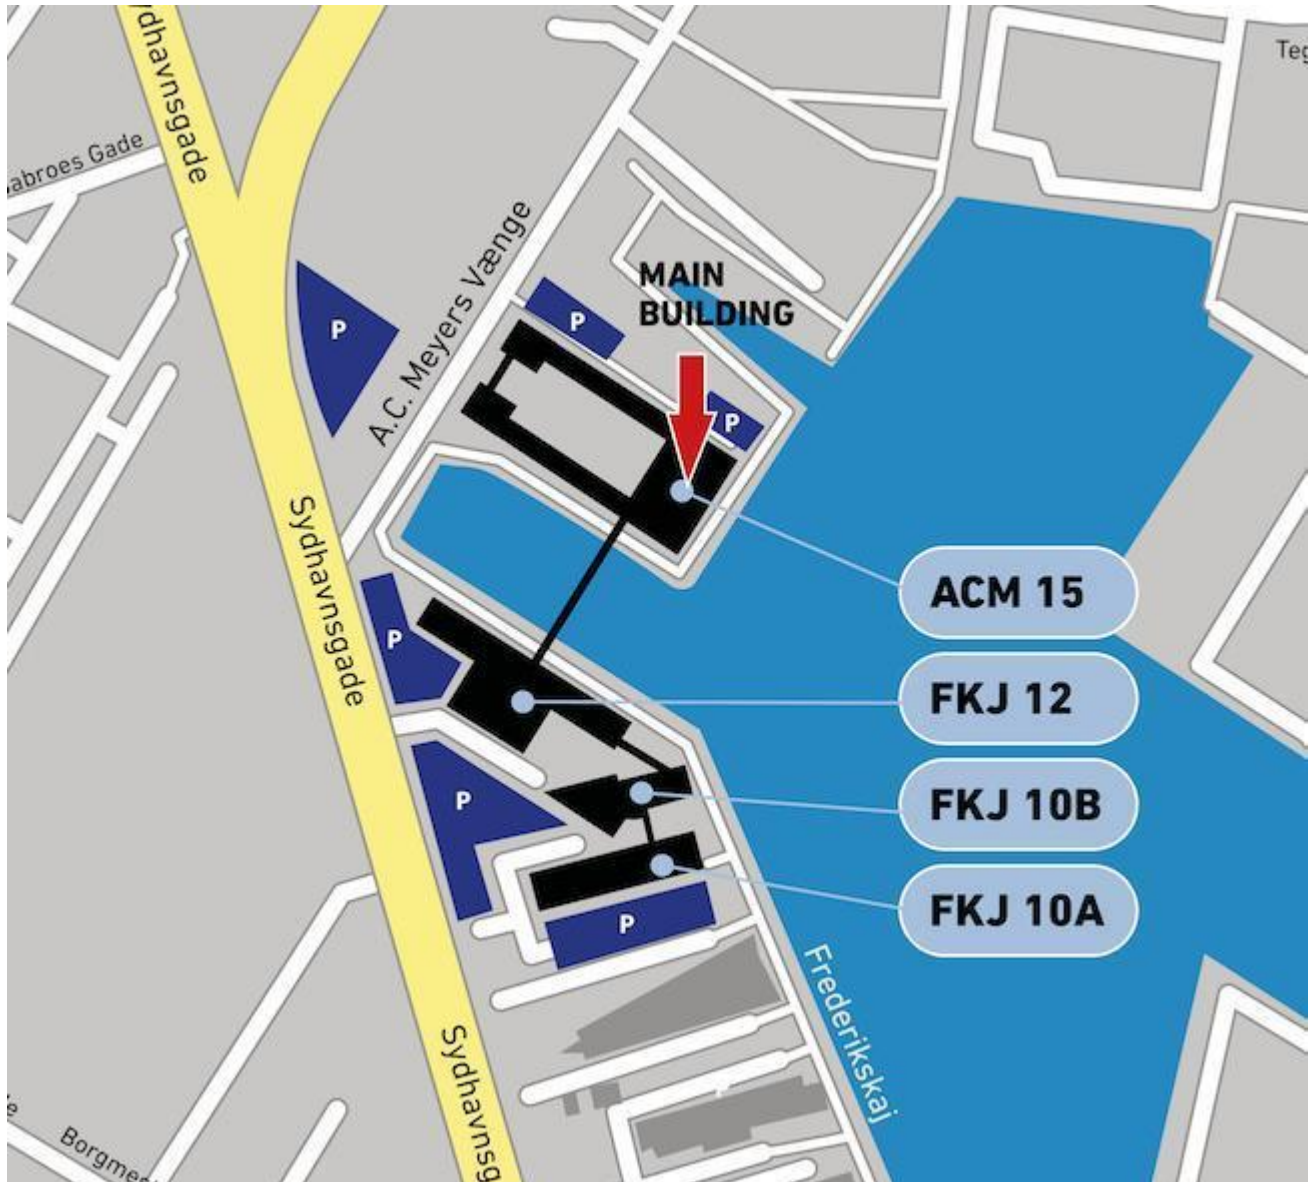

2 Directions to AAU-CPH

Finding Aalborg University Copenhagen is easy. We are located at A.C. Meyers Vænge 15 in Sydhavnen, just a few kilometres from Copenhagen city centre. This means that you can easily access AAU CPH whether you are travelling by car, bicycle or public transport.

2.2 By Bus

Several different busses will take you to Aalborg University Copenhagen.

Bus - Bus stop (check figure on previous page):

3A - Gustav Bangs Gade eller Borbjergsvej

4A - Bådhavnsgade

10 - Sydhavns Plads

30 - Scandiagade

97N (night bus) - Sydhavns Plads

2.3 Parking on Campus

2.4 Information on the venue

The meeting will take place in building **ACM15** (A.C. Meyers Vaenge 15).

3 Accommodation suggestions

3.1 Hotels