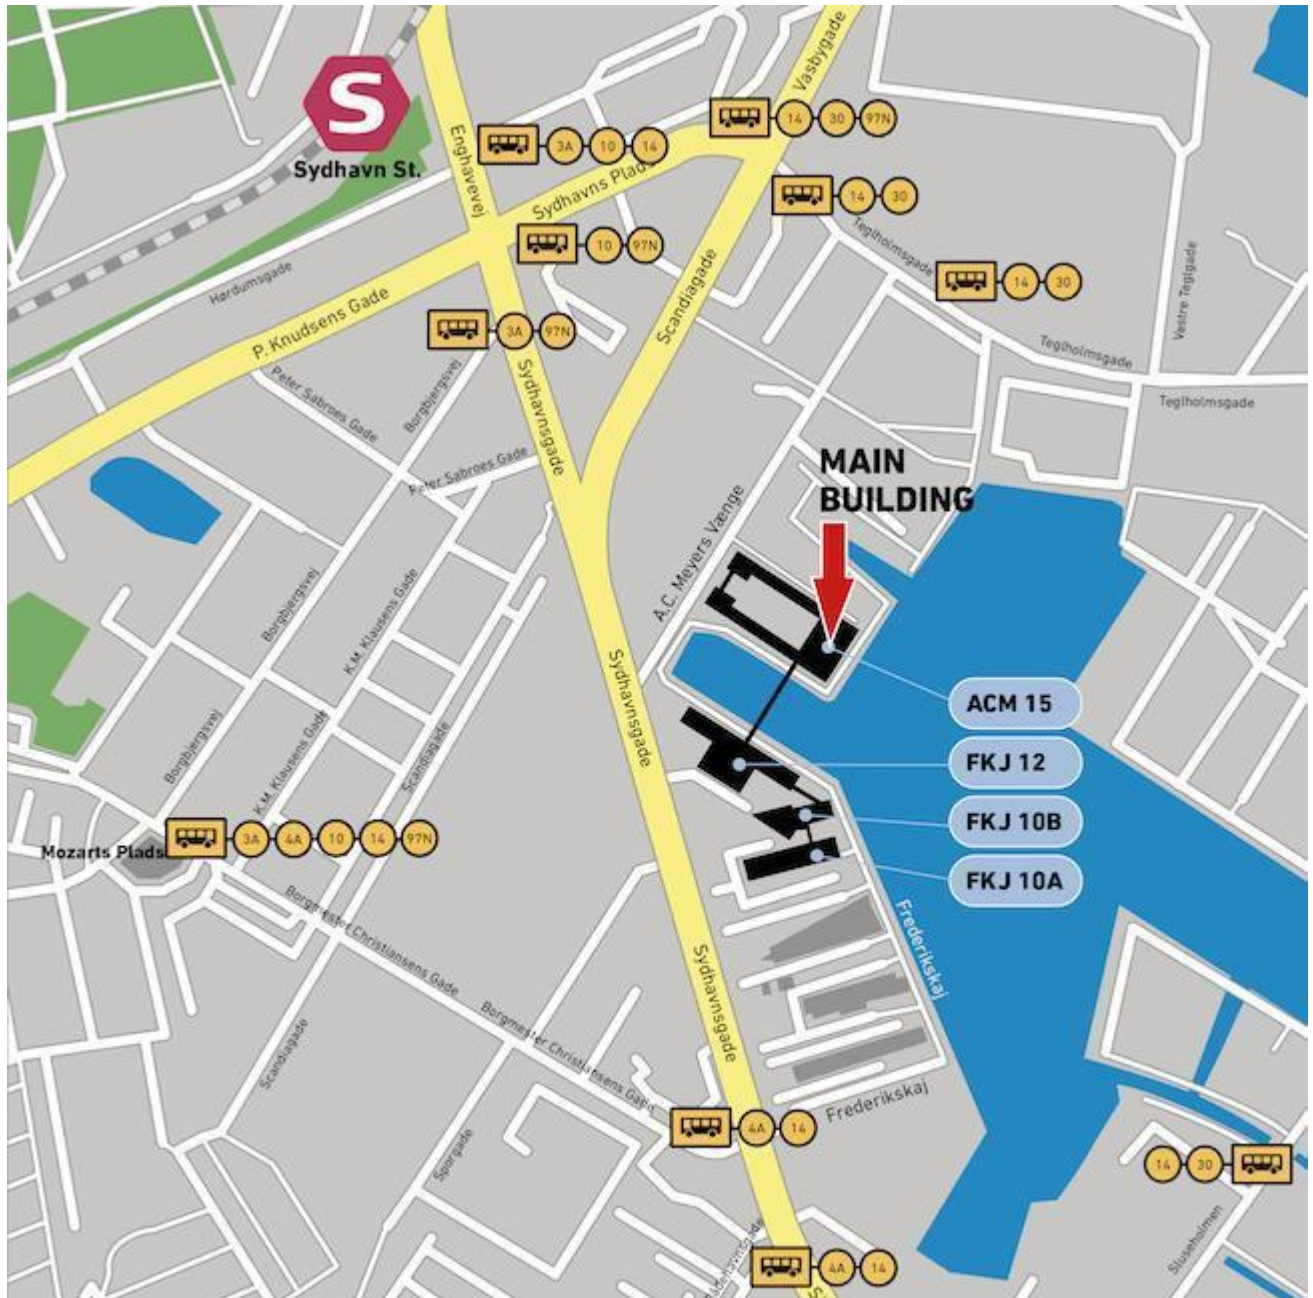

Co-funded by the
Erasmus+ Programme
of the European Union

1 Location

Table 1 Location and venue information

Event	Intensive Course Week
Date and time	01 – 05/04/2019 (09:00 – 17:00 every day)
Location and venue	Aalborg University Copenhagen A.C. Meyers Vaenge 15 2450 Copenhagen SV Denmark (Venue: TBA)
Contact person	Evangelia Triantafyllou evt@create.aau.dk +45 21 19 46 96

2 Directions to AAU-CPH

Finding Aalborg University Copenhagen is easy. We are located at A.C. Meyers Vænge 15 in Sydhavnen, just a few kilometres from Copenhagen city centre. This means that you can easily access AAU CPH whether you are travelling by car, bicycle or public transport.

2.1 By Train

From Copenhagen Central Train Station

When travelling from Copenhagen Central Train Station you can take the S-train, lines A or E, to Sydhavn St. The University is within walking distance of Sydhavn Train Station.